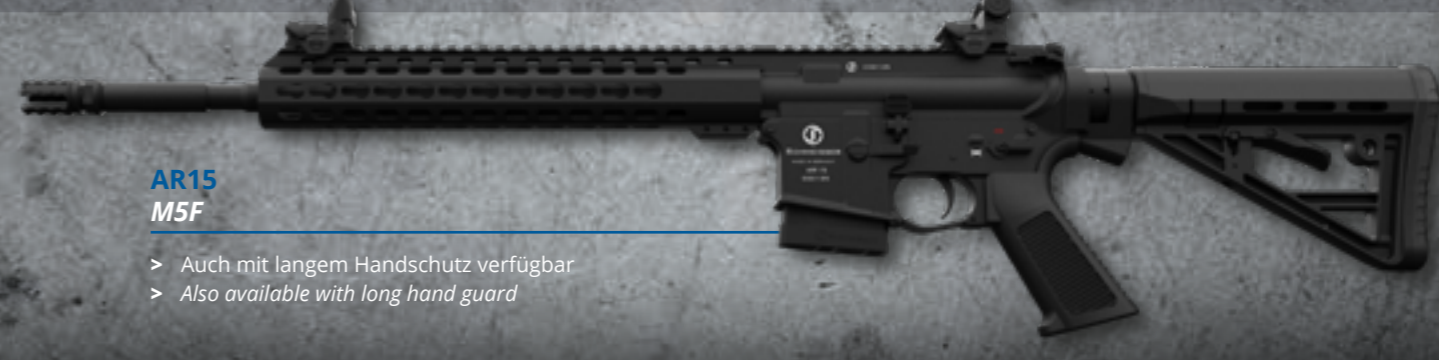

**AR15
M5F**

- > Auch mit langem Handschutz verfügbar
- > Also available with long hand guard

AR15 S4F / AR15 M4F / AR15 M5F

> Art: Selbstladebüchse

> Type: semi-automatic rifle

> Kaliber: 223 Rem

> Caliber: .223 Rem

> Lauflänge: 26,5 cm / 37 cm / 42,5 cm

> Barrel length: 10,5" / 14,5" / 16,75"

> Gesamtlänge: 72 cm / 79,5 cm / 87,5 cm eingeschoben,
79 cm / 89,5 cm / 95 cm ausgeschoben

> Total length: 28,3 In / 31,3 In / 34,4 In collapsed,
31,1 In / 35,2 In / 37,4 In extended

> Gewicht: 3.150 g / 3.250 g / 3.550 g

> Weight: 111,1 oz / 114,6 oz / 125,2 oz

UVP / RRP € 2.299,-